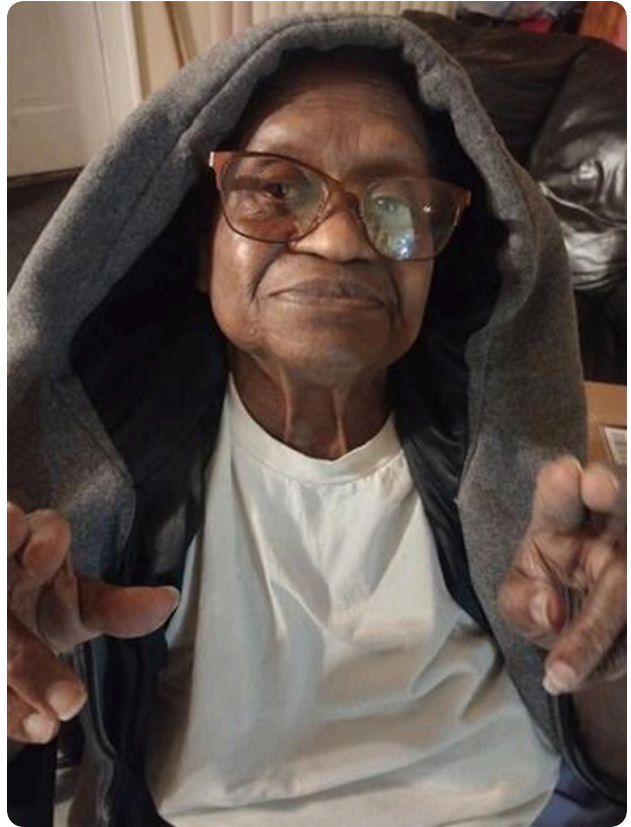

Media

MRS. LILLIE PEARL ROBERTSON

AUG 12, 1939 - JAN 17, 2026