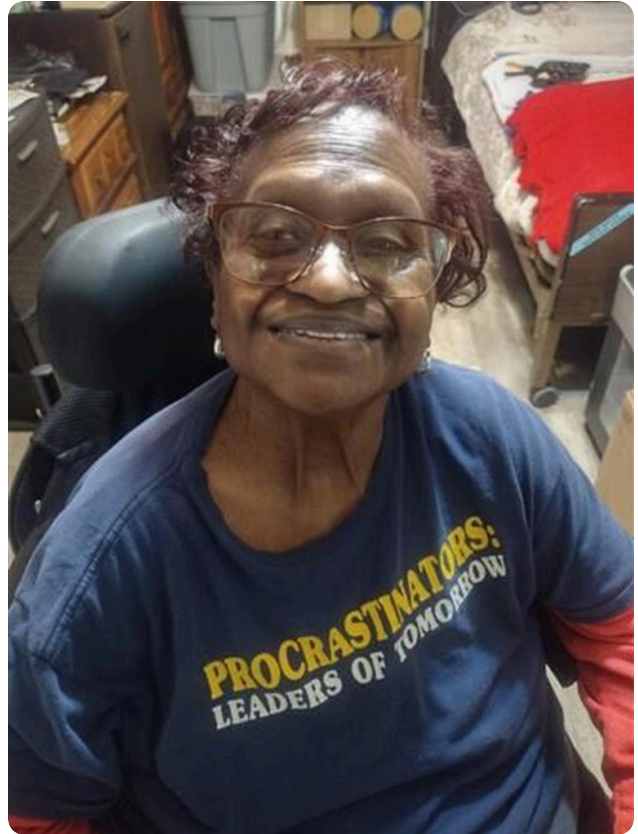

## Media

**MRS. LILLIE PEARL ROBERTSON**

AUG 12, 1939 - JAN 17, 2026

Clora Funeral Home shared 9 photos to the **Memories Album** album.

January 30 at 11:43 AM

**Media**

**MRS. LILLIE PEARL ROBERTSON**

AUG 12, 1939 - JAN 17, 2026