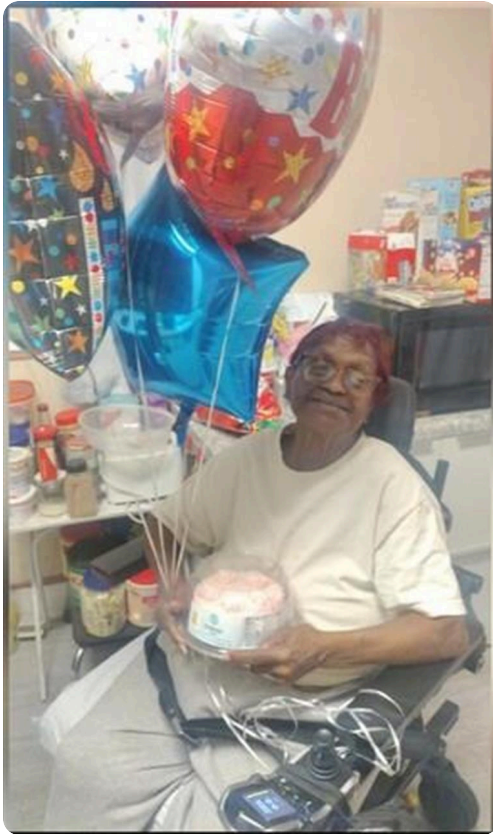

## Media

**MRS. LILLIE PEARL ROBERTSON**

AUG 12, 1939 - JAN 17, 2026

Clora Funeral Home shared 9 photos to the **Memories Album** album.

January 30 at 11:43 AM

**Media**

**MRS. LILLIE PEARL ROBERTSON**

AUG 12, 1939 - JAN 17, 2026